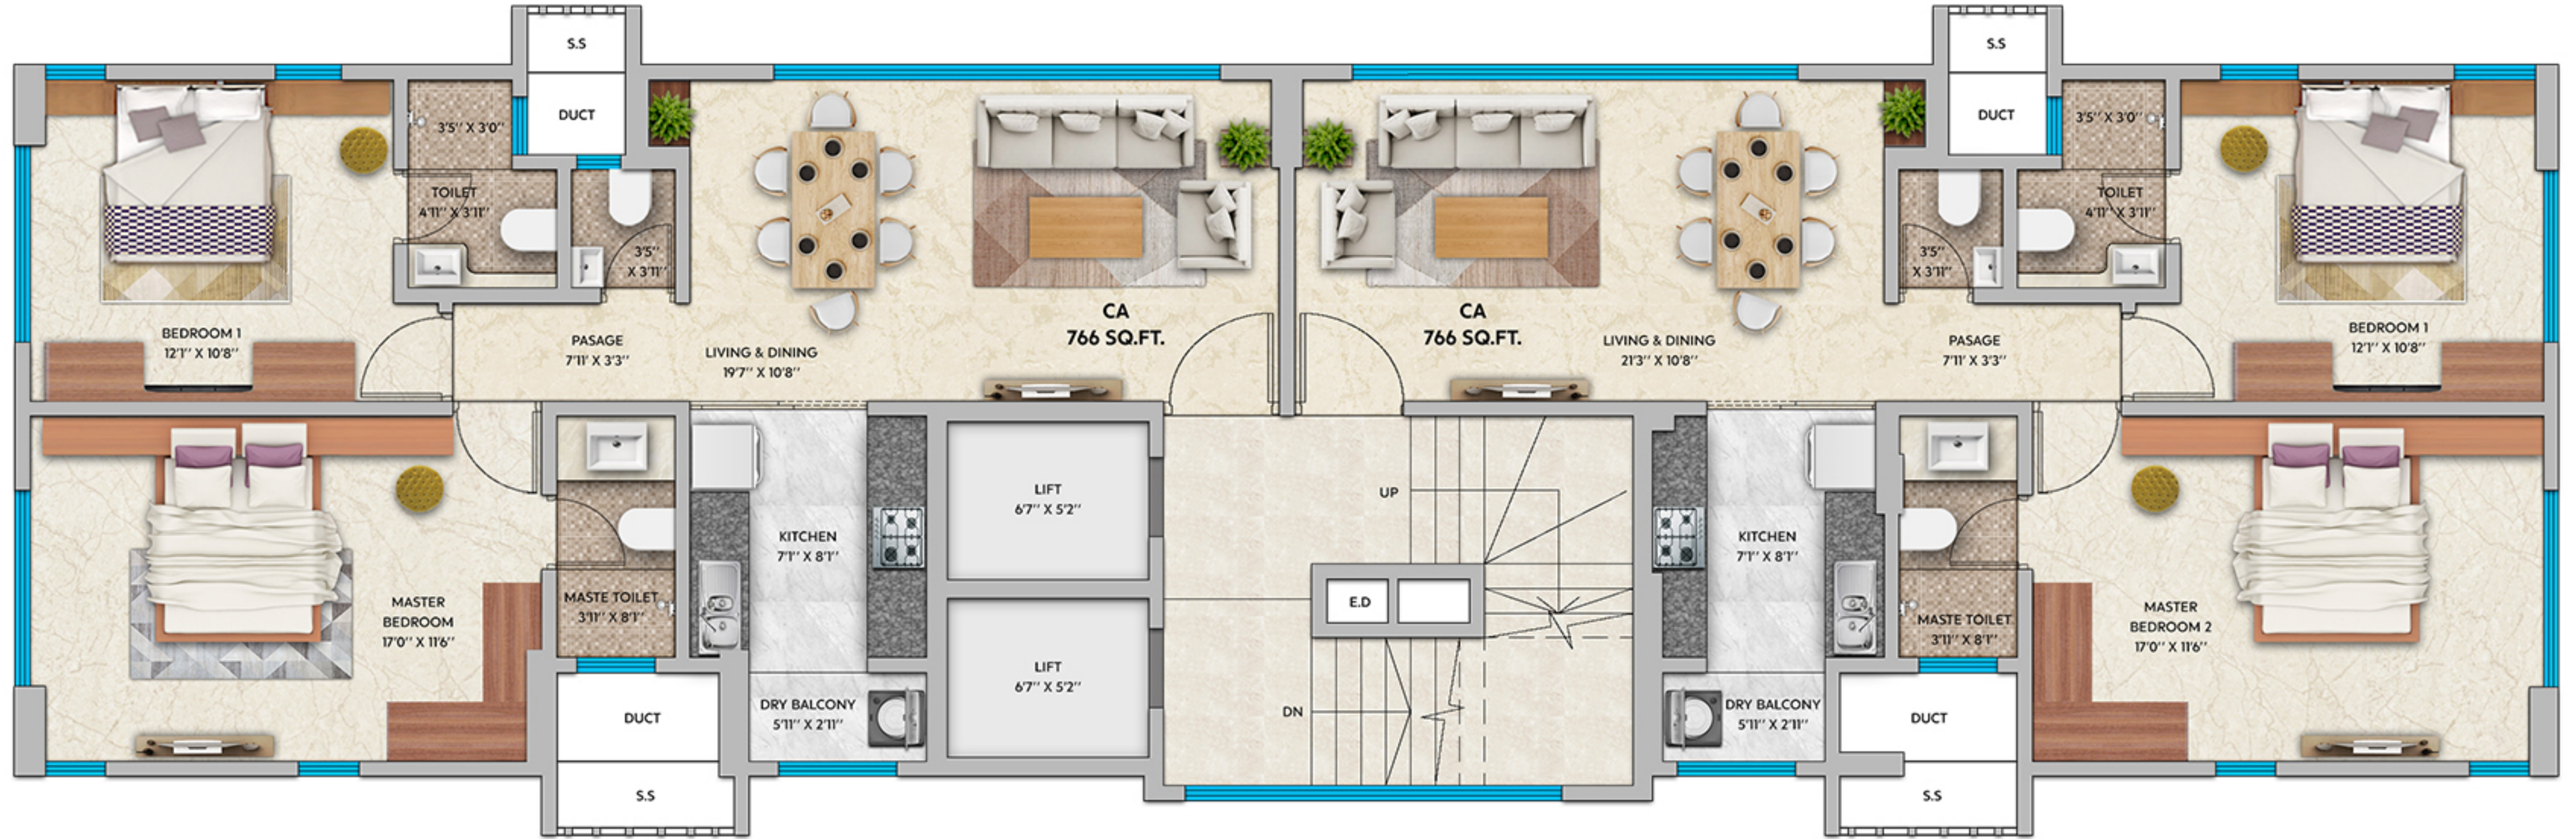

N

44' FEET WIDE REBELLO ROAD

VEHICULAR
ENTRY/EXIT

➔ MAIN ENTRY

⬅ EXIT

GROUND FLOOR PLAN

(Only for Roman Catholics)

TYPICAL FLOOR PLAN (1ST TO 7TH)

(Only for Roman Catholics)

TERRACE FLOR PLAN

(Only for Roman Catholics)