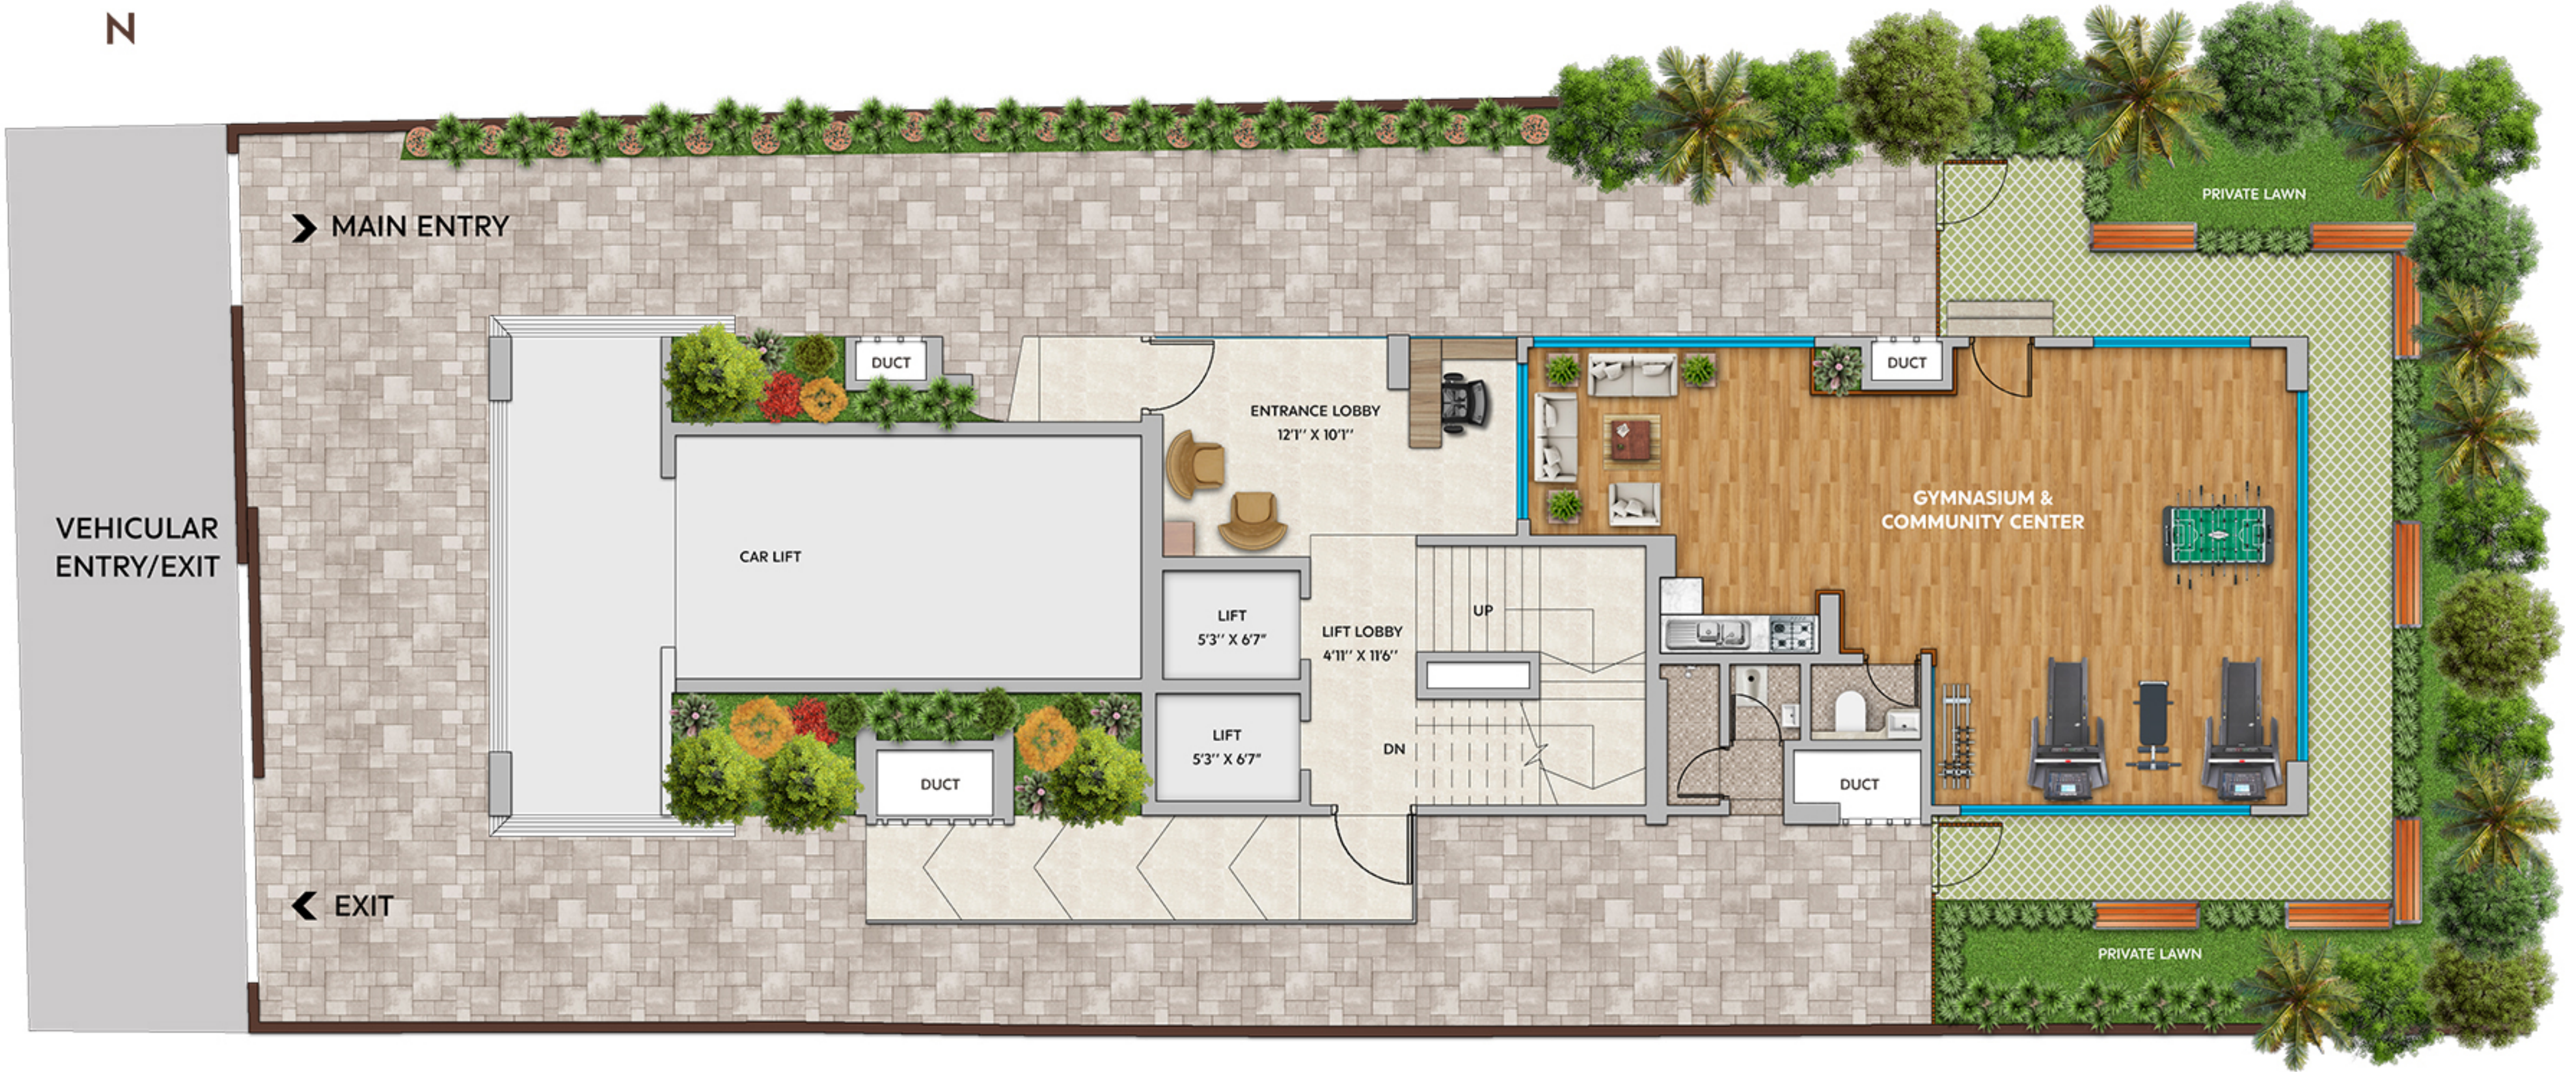

N

44' FEET WIDE REBELLO ROAD

VEHICULAR
ENTRY/EXIT

➔ MAIN ENTRY

⬅ EXIT

GROUND FLOOR PLAN

(Only for Roman Catholics)

TYPICAL FLOOR PLAN (1ST TO 7TH)

(Only for Roman Catholics)

TERRACE FLOR PLAN

(Only for Roman Catholics)